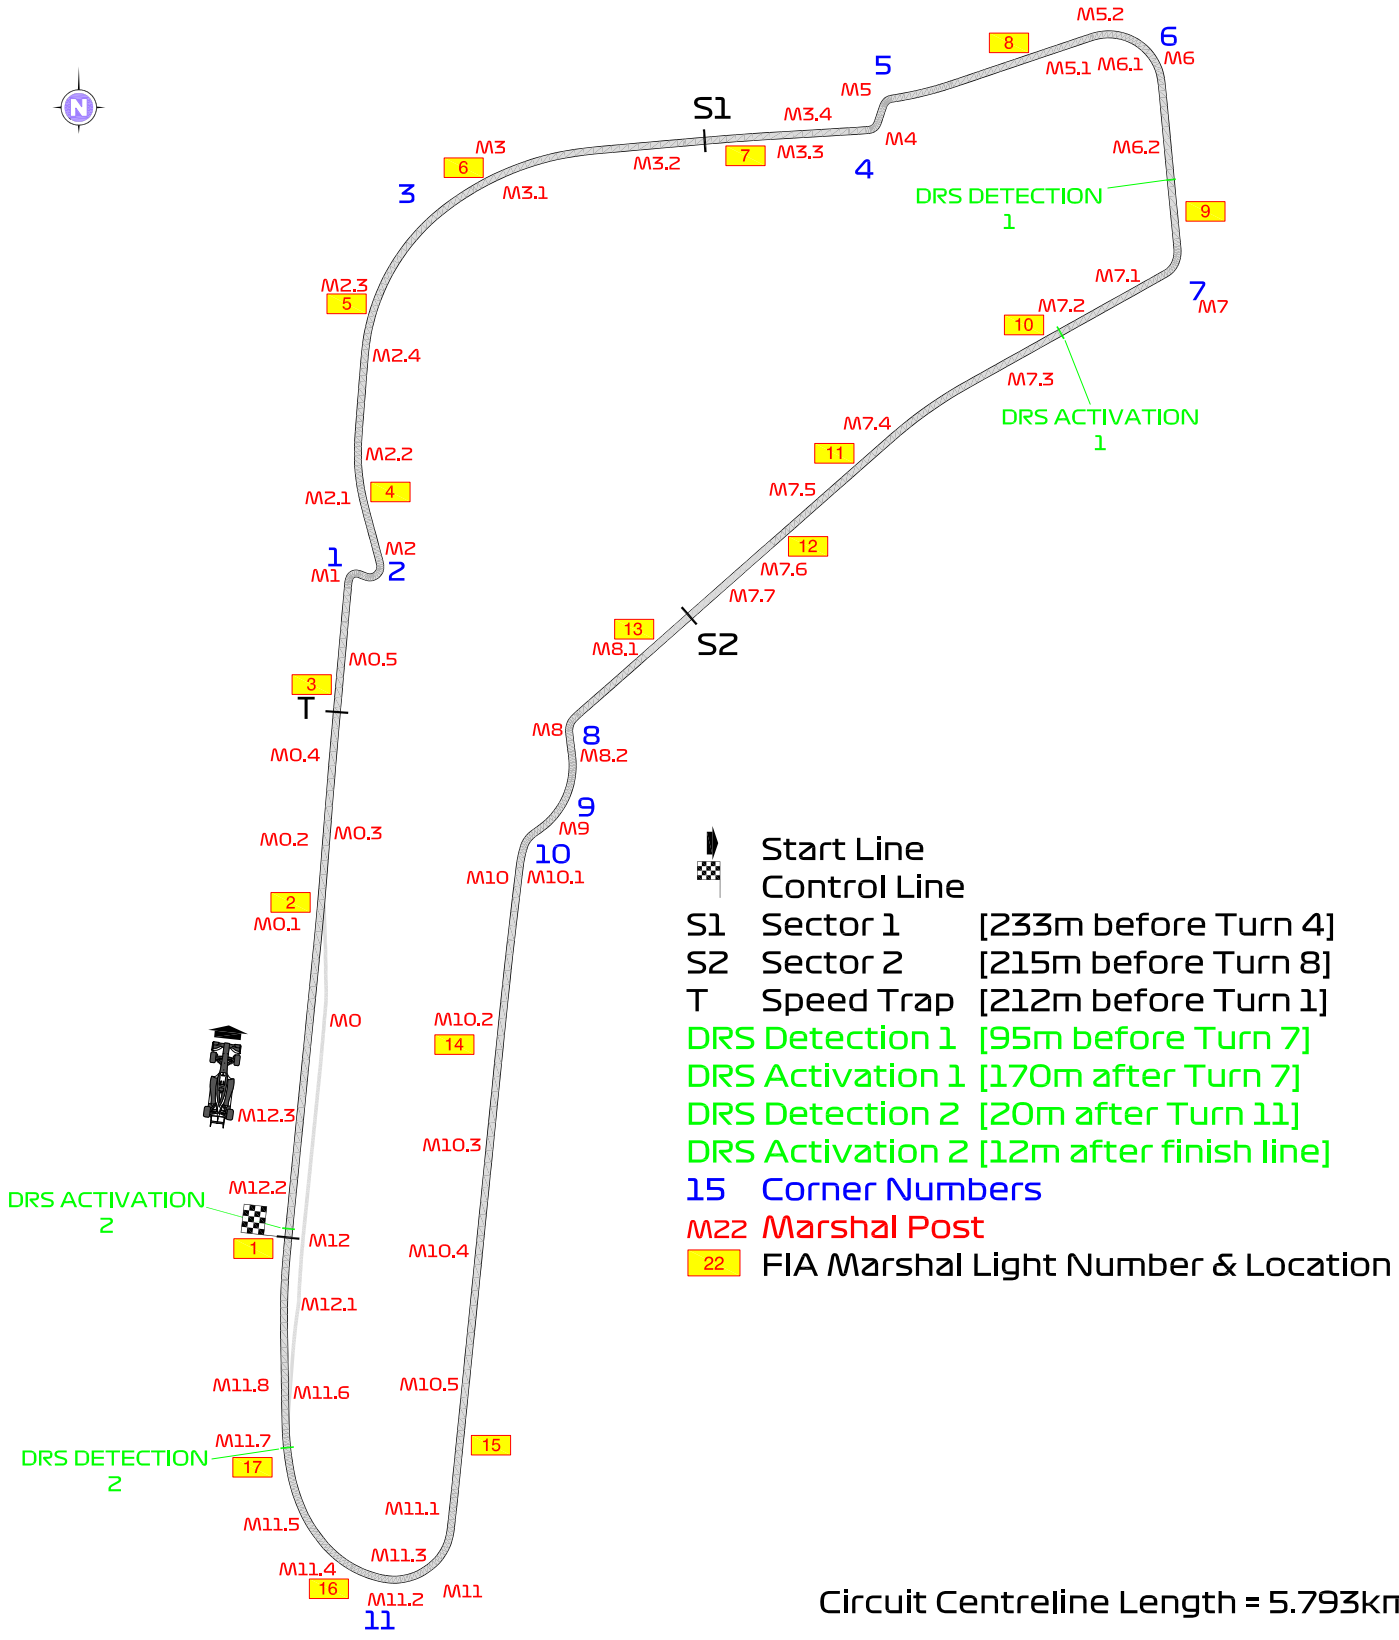

2024 MONZA EVENT

29 August to 1 September

From	The Stewards	Document	1
To	All Teams, All Officials	Date	29 August 2024
		Time	12:12

Title Circuit Map Monza 2024
Description Circuit Map Monza 2024
Enclosed ITALY_CIRCUIT_24 FIAv3.pdf

Matt Selley

Dennis Dean

Manuela Trivarelli

The Stewards

FORMULA 1 PIRELLI GRAN PREMIO D'ITALIA 2024 - Monza

Circuit Map

- Start Line
- Control Line
- S1 Sector 1 [233m before Turn 4]
- S2 Sector 2 [215m before Turn 8]
- T Speed Trap [212m before Turn 1]
- DRS Detection 1 [95m before Turn 7]
- DRS Activation 1 [170m after Turn 7]
- DRS Detection 2 [20m after Turn 11]
- DRS Activation 2 [12m after finish line]
- 15 Corner Numbers
- M22 Marshal Post
- 22 FIA Marshal Light Number & Location

Circuit Centreline Length = 5.793km